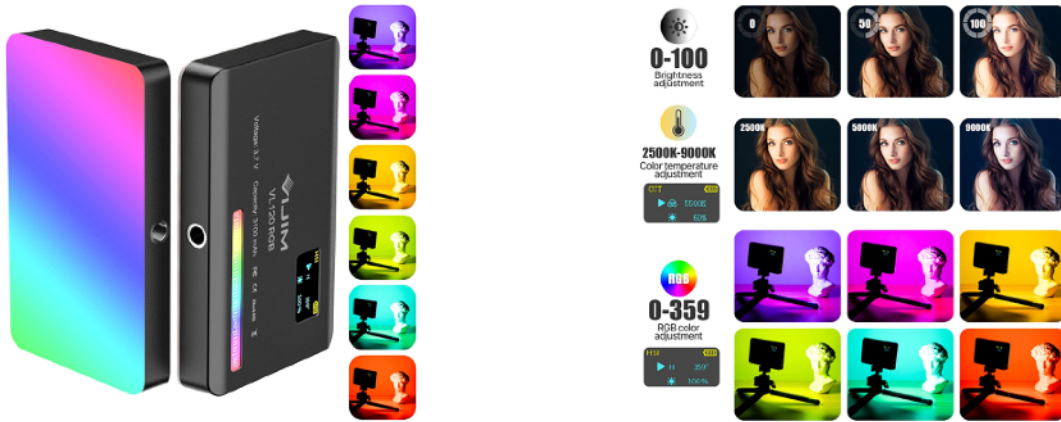

Please contact us to rent our equipment. You can also ask for it on the day of the shooting.

**Neewer RGB Video Light RGB61 360°**  
CRI 97+ / 20 Scene Modes / 2500K-8500K

20\$ each.

**Neewer Video Light RGB190 LED**  
CRI 97+ / 9 RGB Effects / 3200K-5600K

40\$ each. (stand included)

**VIJIM VL120 RGB Video LED Light 0-360 Full Color**  
CRI 95+ / 2500K-9000K

30\$ each.